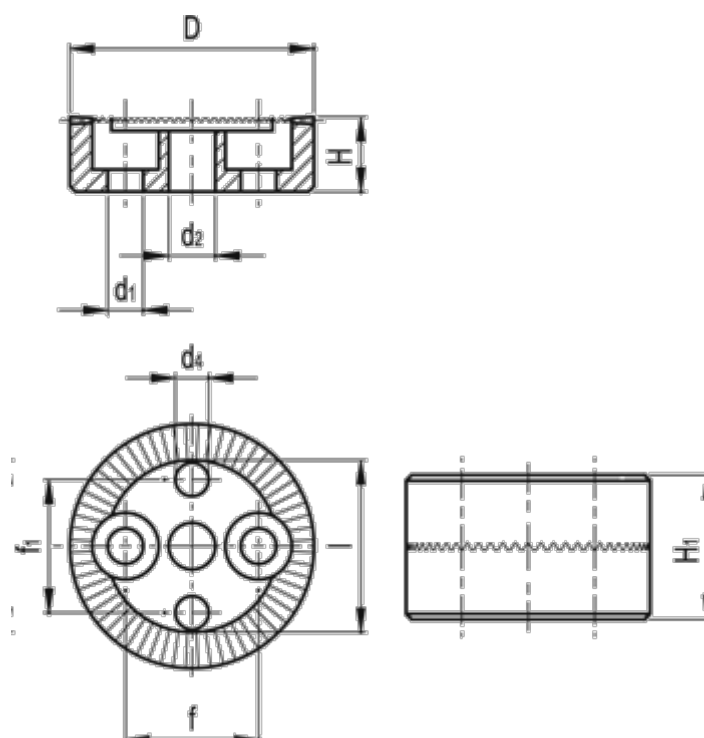

Article number: 206555340

Description: E+G Serrated locking plate
GN 187.4-27-60-B-NI

Measures

D	= 27	l	= 19.5
d	= M5	Number of teeth	= 60
d1	= 4.3	Weight (g)	= 24
d4 H11	= 4		
f	= 15		
f1	= 15		
H +/-0.9	= 7.5		
H1	= 15		